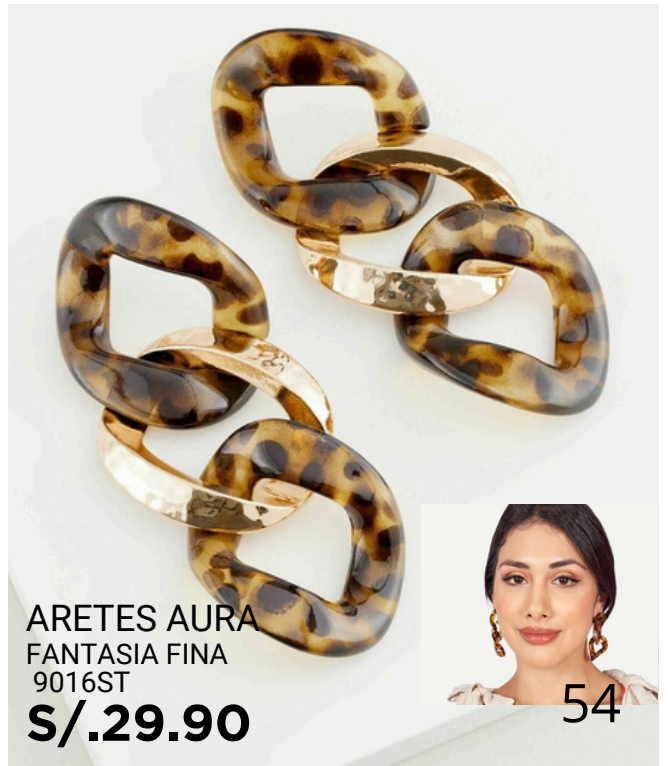

ARETES AURA
FANTASIA FINA
9016ST

S/.29.90